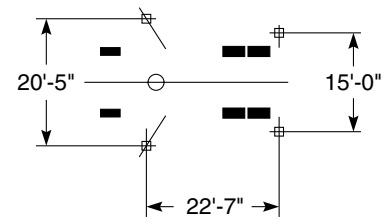

KVM 28

OUTRIGGER SPREAD

**WORKING RANGE
TRUCK MOUNTED
CONCRETE PUMPS**

5900 CENTERVILLE ROAD
WHITE BEAR, MINNESOTA 55127